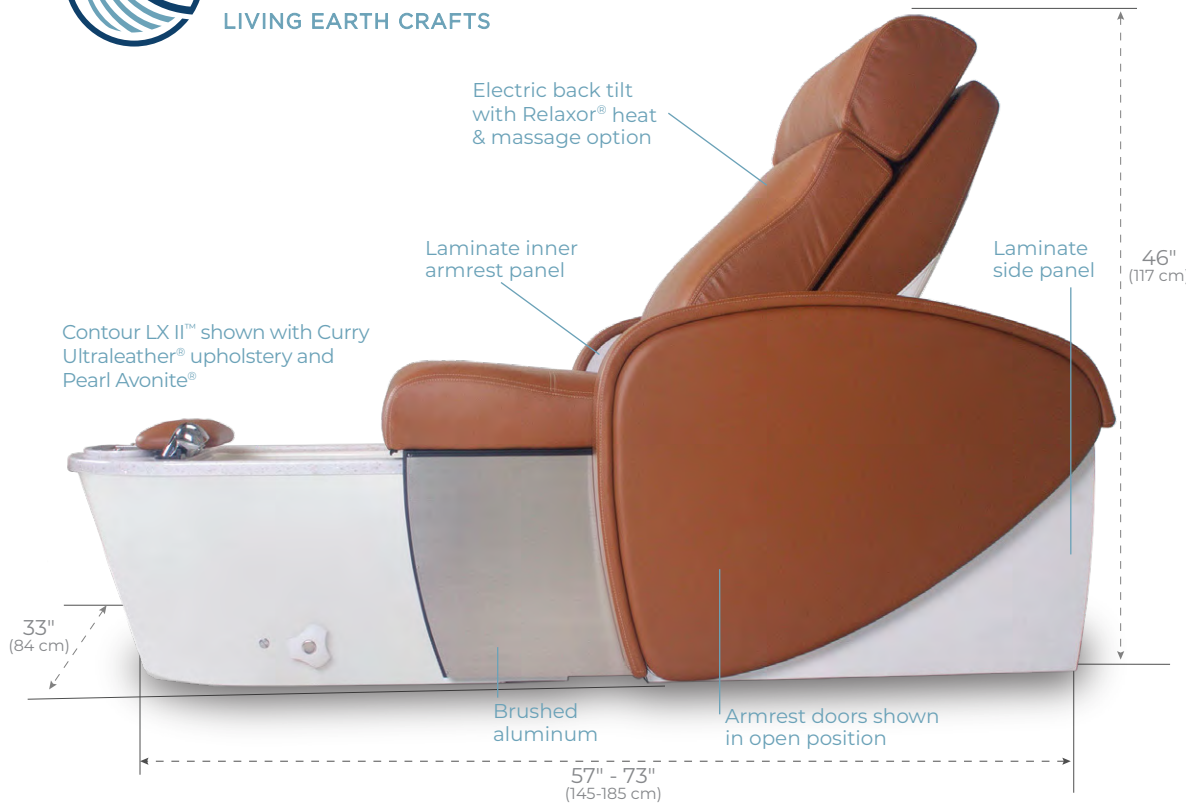

# CONTOUR II™ & CONTOUR LX II™

HANDCRAFTED - TIMELESS - ERGO DESIGN

The sweeping lines of the Contour II™ Pedicure Chair bring a glimpse of the past to the future of pedicure. Inspired by the retro furniture movement, our designers have created a mid-century silhouette with modern day technology. This timeless eye-catching pedicure chair brings an elegant mix of comfort and ergo style.

### Chair Dimensions

- Height: 46" (117 cm)
- Seat Width: 23" (145 cm)
- Seat Height: 21" (53 cm)

### Features

- ADA compliant option
- Patented pipeless hydrotherapy
- Reinforced fiberglass tub with reflexology nodes
- Fully motorized seat with retractable armrest doors
- Electric back tilt
- Durable and comfortable Comfort-Flex™ upholstery
- Luxurious Strata™ seat cushioning
- Contrast double stitching
- Embedded control panel
- Milled solid surface Avonite®
- Commercial grade chrome plumbing fixtures
- Adjustable electric footrest, raises 7" (18 cm)
- White tub and shroud
- Power drain pump

### Options

- Upgraded Avonite® surface options
- Relaxor® heat & massage
- Wide variety of upholstery and laminate color combinations
- Manicure sidetrays

The Contour™ LX model offers a modern design and unique upholstery combinations, Black and Sterling shown in Natursoft™.